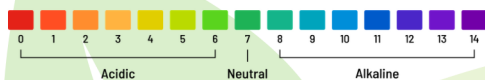

Useful Information:

Product Code:	2569
Product Colour:	Clear
Product Fragrance:	Sweet
pH Level:	6 - 7

Directions:

Carpet Stain Away should be used directly on stained areas of carpets and upholstery that are not affected by water. Before application, remove any excess soil by gently scraping the area or absorbing it with a clean cloth or paper. Spray the product onto the stain, then blot with a clean white absorbent cloth, paper or sponge to help lift and dissolve grease and oil residues. Allow the treated area to dry fully, then vacuum or brush away the crystallised residue to leave the surface clean and refreshed. Suitable for spot cleaning in environments such as hotels, offices, shops, airports, public buildings, leisure centres and care settings where quick and effective stain removal is required.